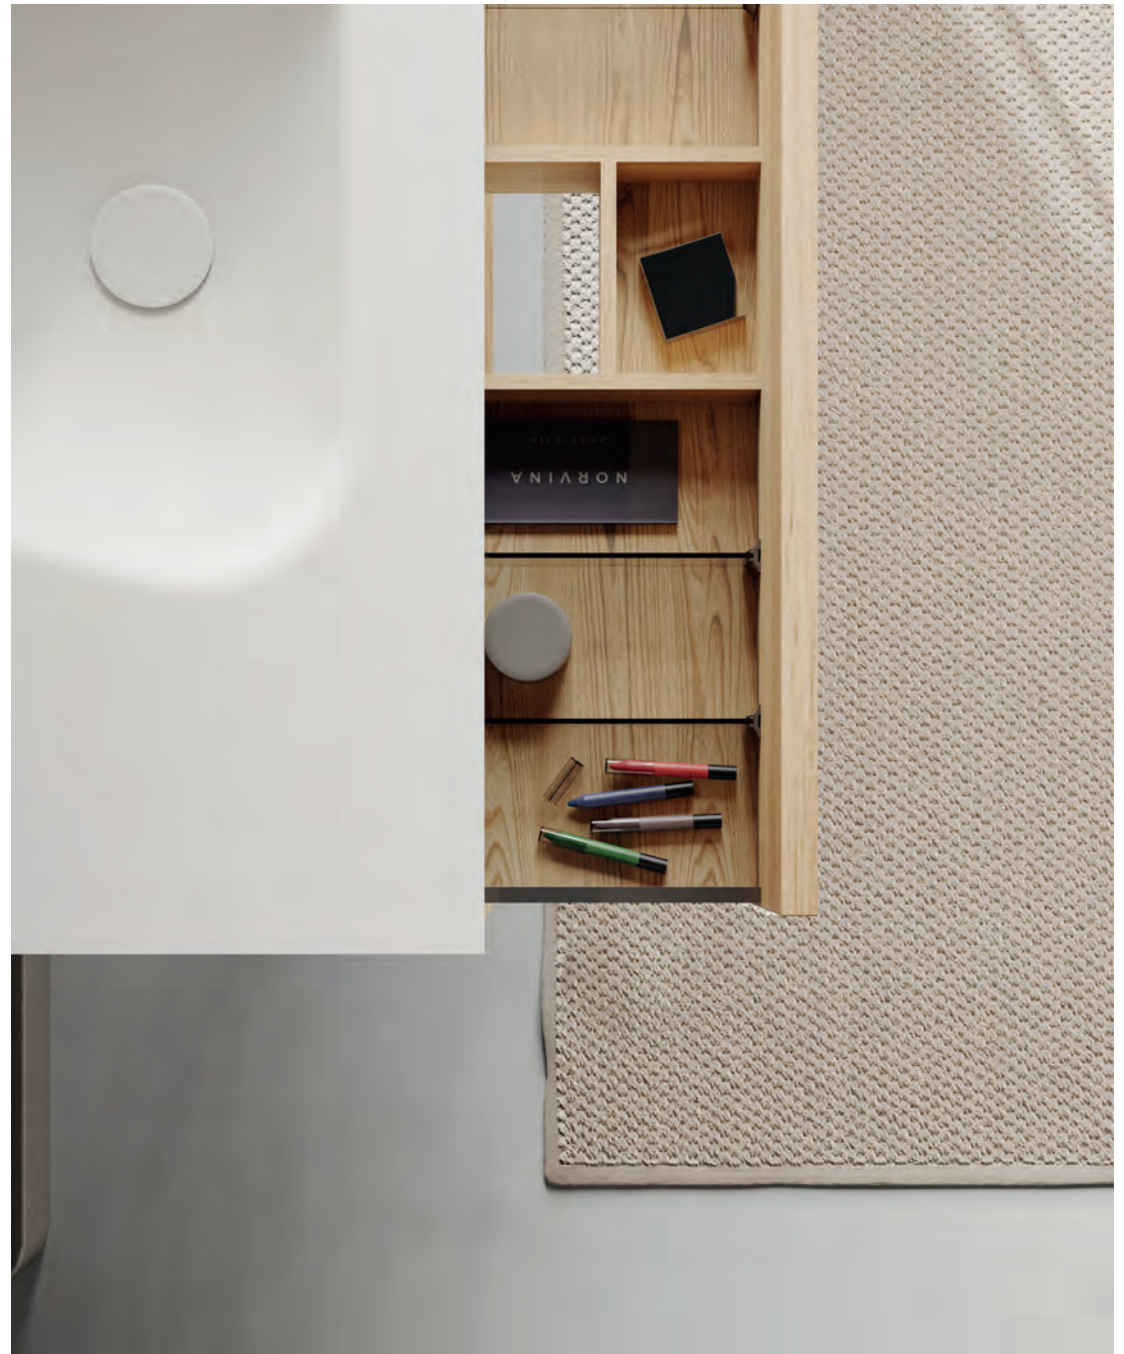

Width 40

Height 130

Depth 35

EDGE

EDGE

"With it's sharp lines, well designed curves and different angles, Edge aims to create a stylish look for your bathrooms."

Color Options

 Walnut Veneer
 Black Oak Veneer

 Natural Oak Veneer
 Matte White

Qualities

Push-to-Open Door

Push-to-Open Drawer

Drawer with Separator and LED

LED Mirror

Technical Specifications

Mirror with LED lights