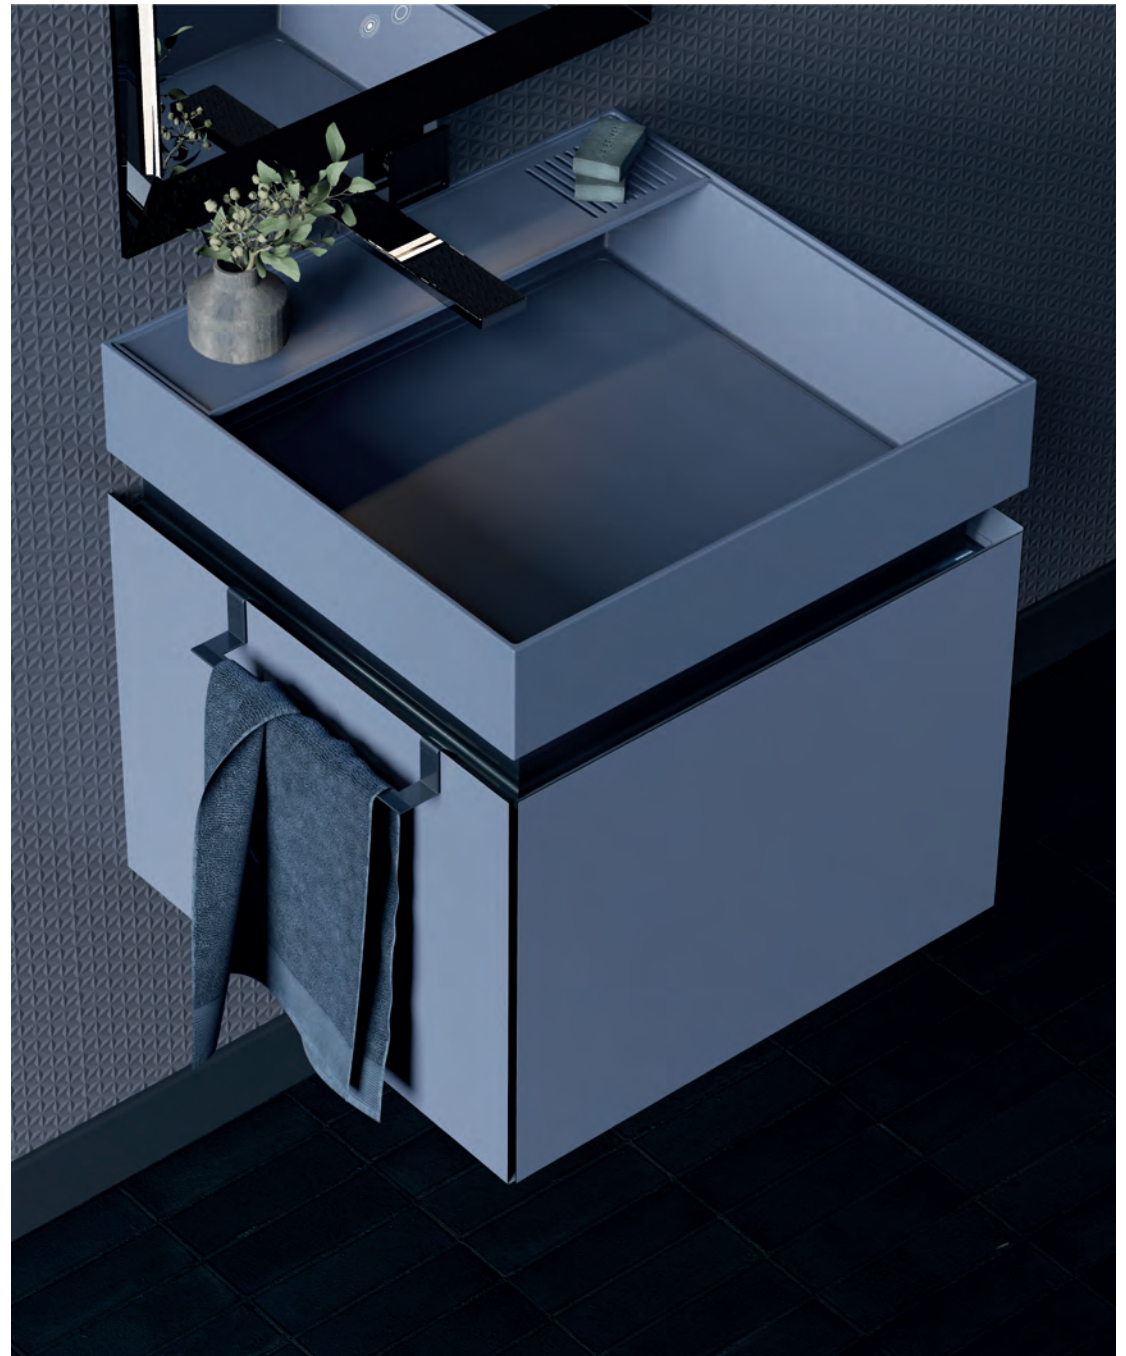

MONO

"MONO, is designed considering small bathroom spaces. The cubic and monochromatic design offers a stylish and up-to-date solution to the storage problems that emerge within small living spaces."

Color Options

Qualities

Technical Specifications

Width	50
Height	90
Depth	6

Width	48
Height	48
Depth	48